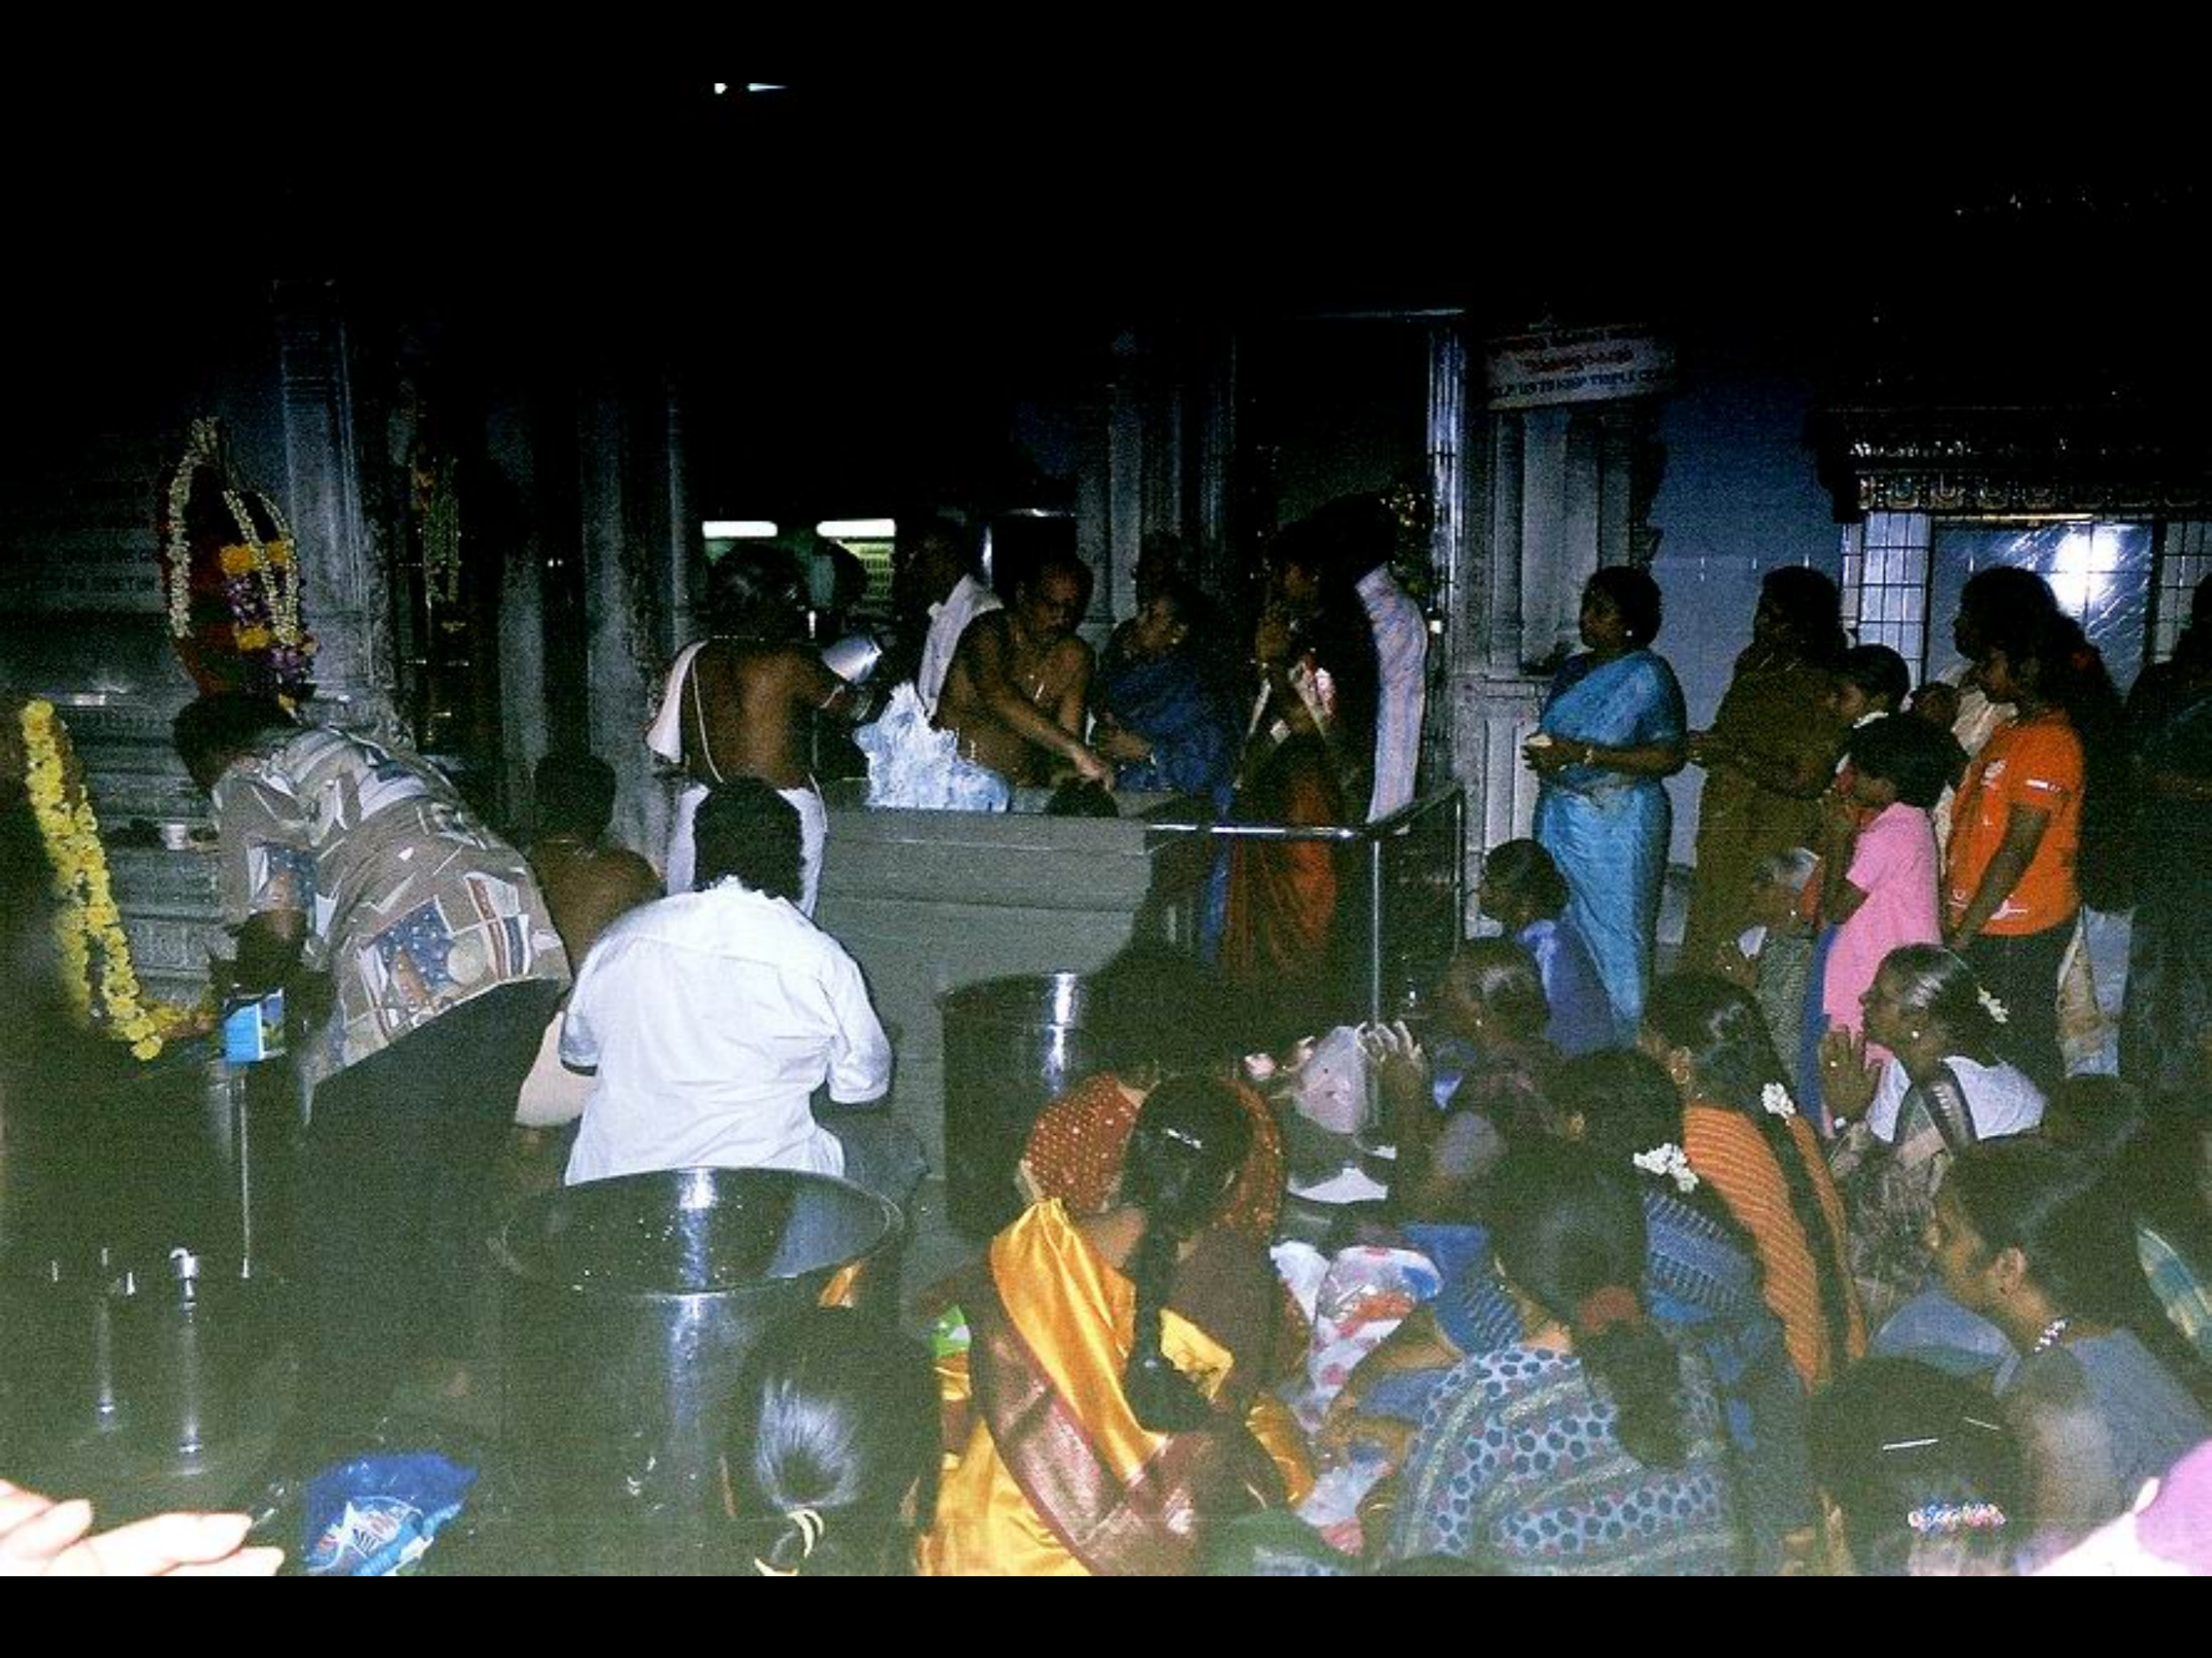

Fullerton Hotel

Esplanade - Theatres on the bay

SINGAPORE

The latest attractions adjacent to Singapore River

Merlion

Sentosa

SAKYA MUNI
GAYA T
釋迦牟尼
306 RACE G

யோக கையுதி
YOGIAGIANAPATHY