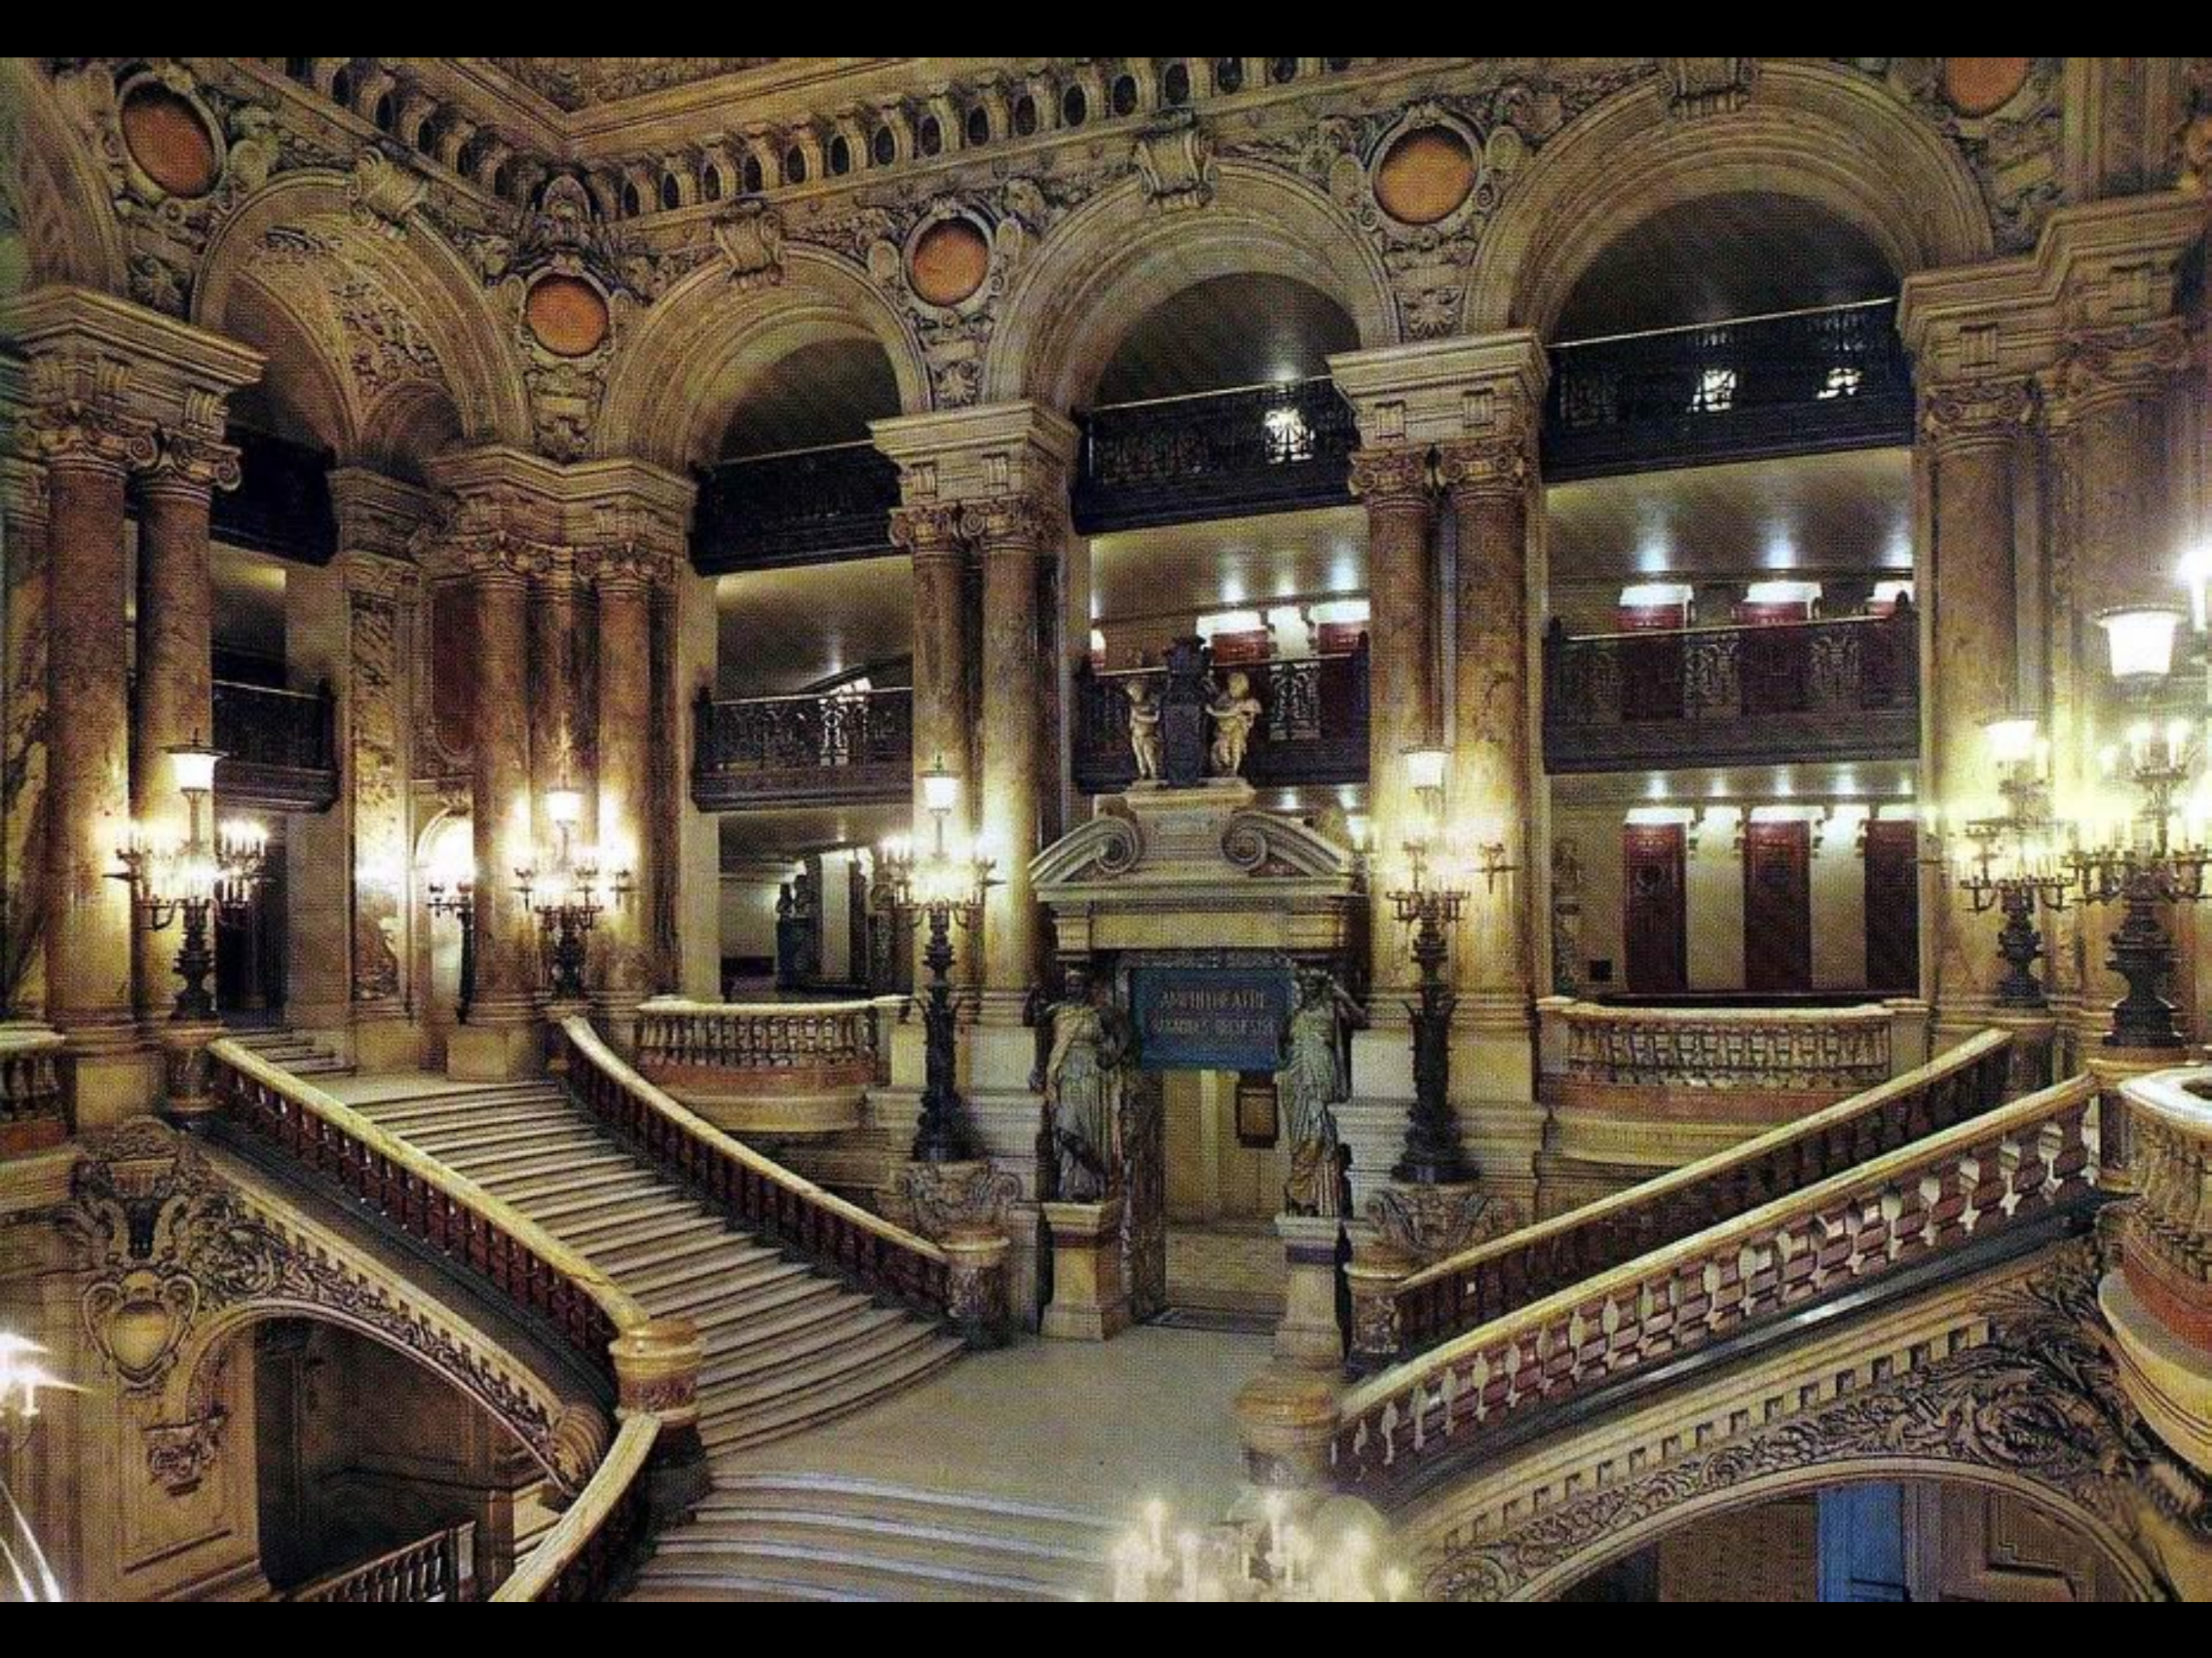

**Paris, FRANCE**

Just days after once-in-a-century storms, a once-in-a-millennium display transformed the Eiffel Tower into a geyser of lights. Parts of France had to greet the new millennium as they did the last one—without electricity.

THIERRY ORBAN—CORBIS SYGMA FOR TIME

PARIS - CONCLÉGERIE

**PALAIS DU**

**LOUVRE**

PARIS - PALAIS du CHATELAIN

PARIS

AUBERGE DE JEUNESSE DE PARIS "JULES FERRY"

MONACO