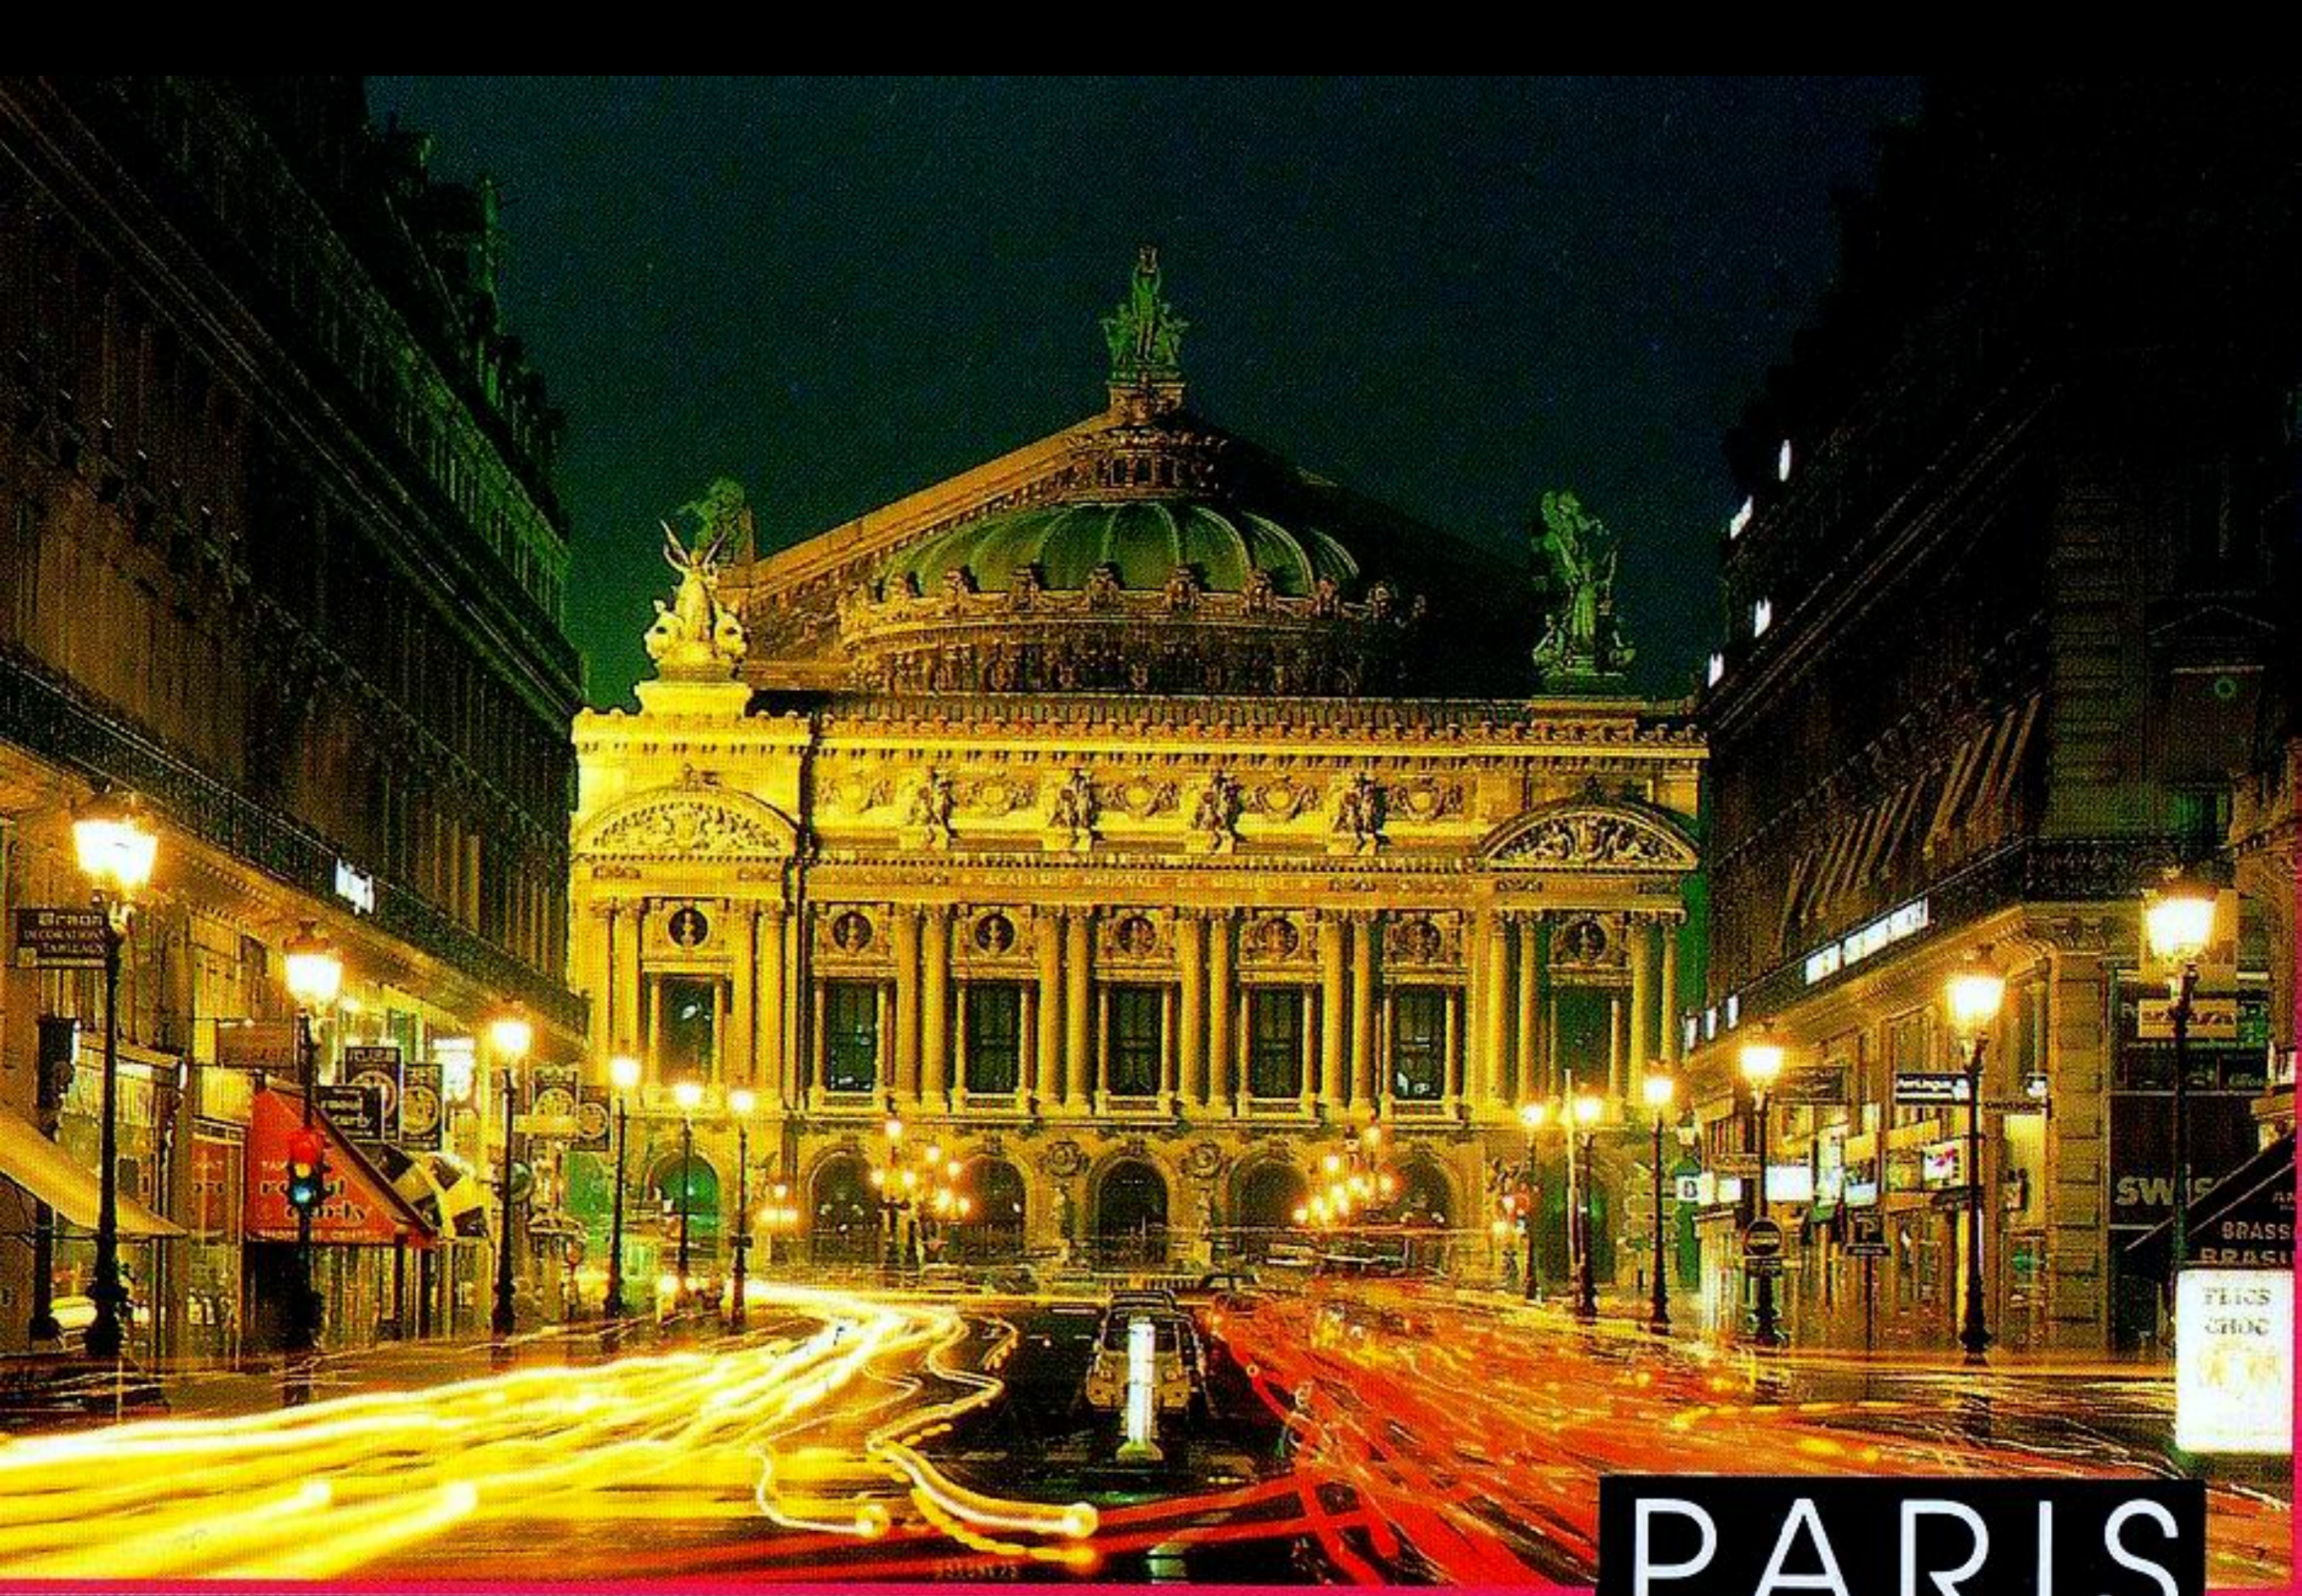

**Paris, FRANCE**

Just days after once-in-a-century storms, a once-in-a-millennium display transformed the Eiffel Tower into a geyser of lights. Parts of France had to greet the new millennium as they did the last one—without electricity.

THIERRY ORBAN—CORBIS SYGMA FOR TIME

PARIS - CONCLÉGERIE

**PALAIS DU**

**LOUVRE**

PARIS - PALAIS du CHATELAIN

PARIS

AUBERGE DE JEUNESSE DE PARIS "JULES FERRY"

MONACO