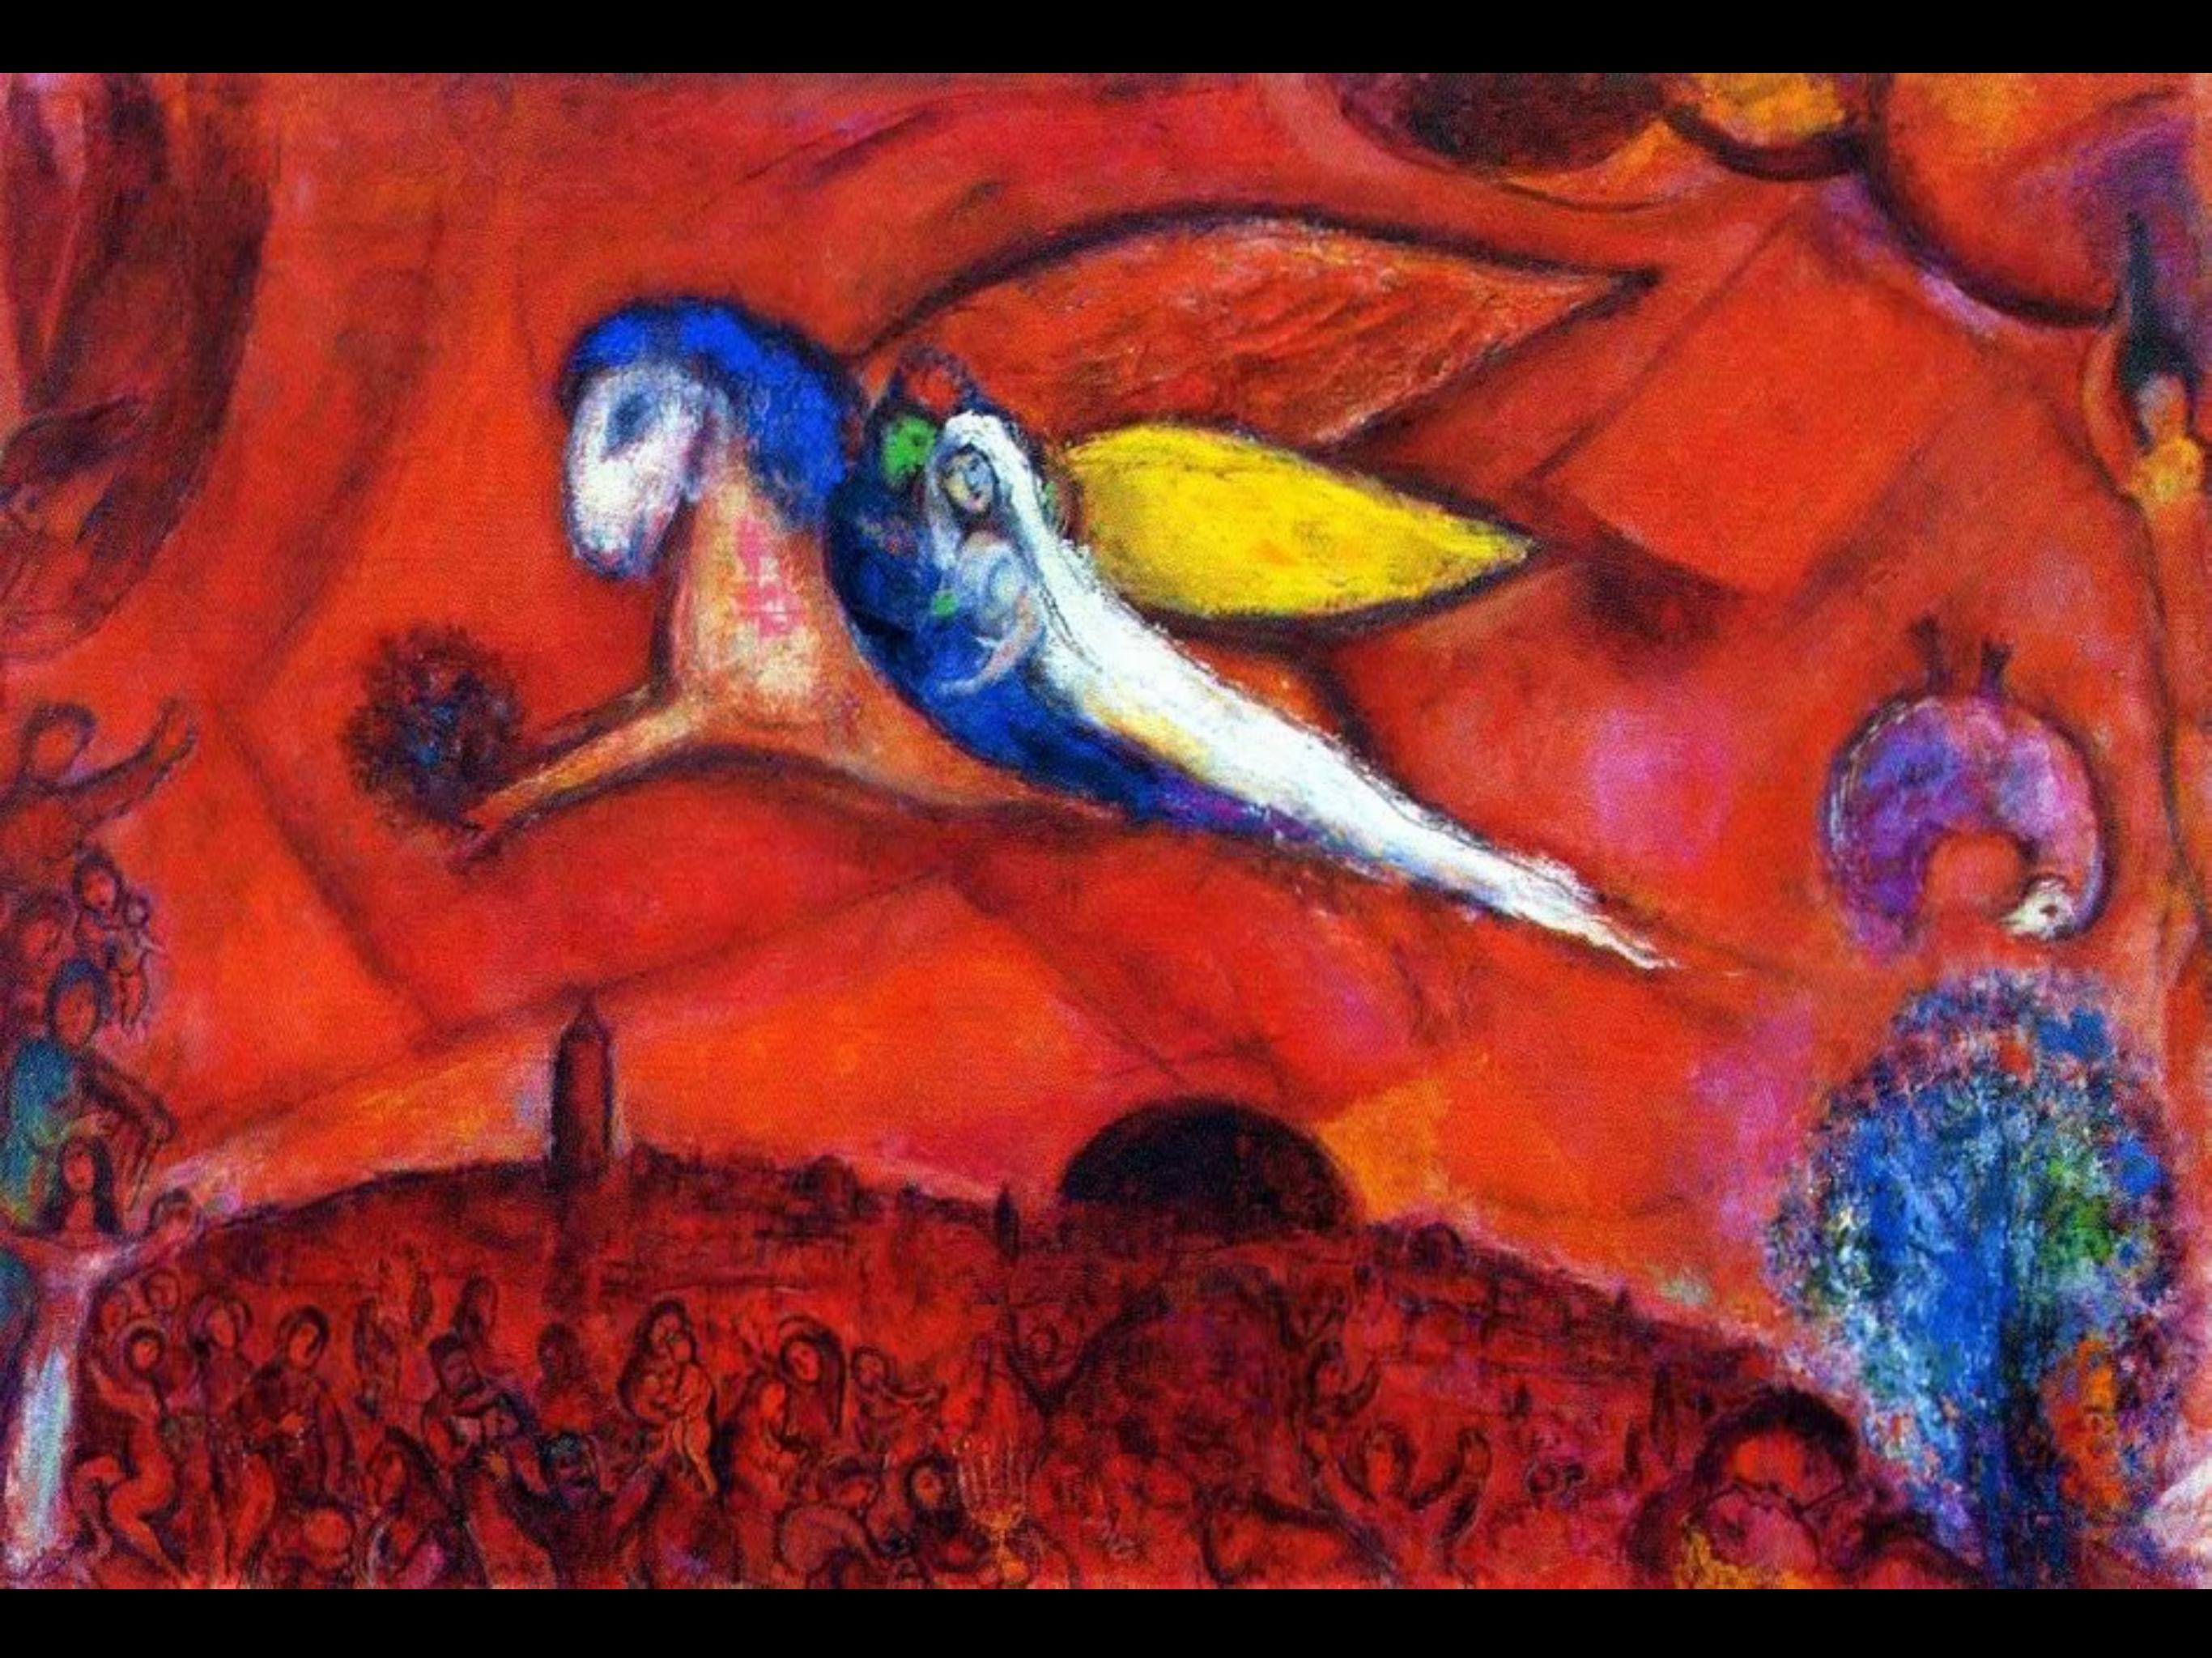

**Paris, FRANCE**

Just days after once-in-a-century storms, a once-in-a-millennium display transformed the Eiffel Tower into a geyser of lights. Parts of France had to greet the new millennium as they did the last one—without electricity.

THIERRY ORBAN—CORBIS SYGMA FOR TIME

PARIS - CONCLÉGERIE

**PALAIS DU**

**LOUVRE**

PARIS - PALAIS du CHATELAIN

PARIS

AUBERGE DE JEUNESSE DE PARIS "JULES FERRY"

MONACO